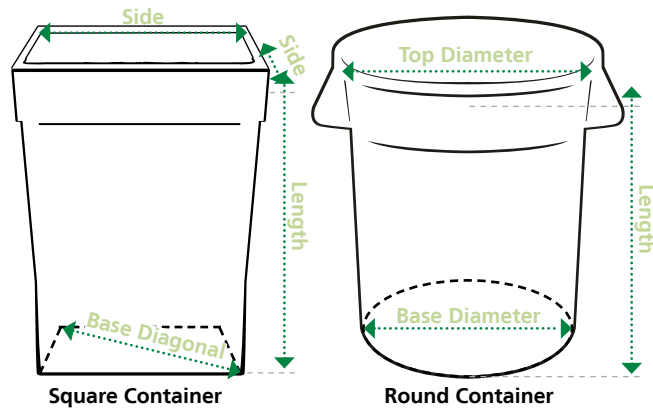

Can't Find Your Container?

Follow these steps to choose the optimal Natur-Bag® liner:

All measurements are in inches and taken from inside dimensions

Step 1: Determine container dimensions.

Square Container:

- Measure all 4 sides
- Measure the base diagonal
- Measure the vertical length

Round Container:

- Measure the base and top diameters
- Measure the vertical length

Step 2: Calculate the liner size.

Square Container: