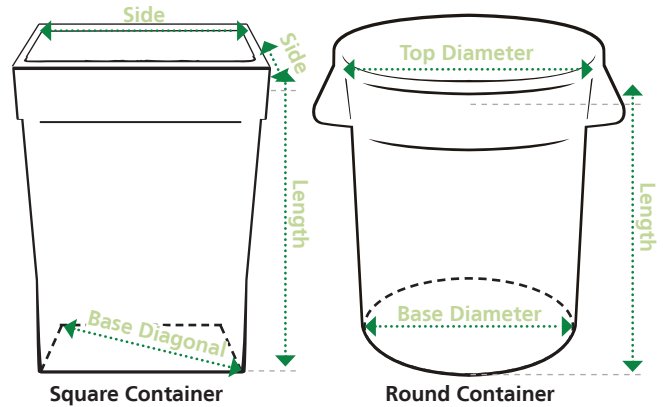

Can't Find Your Container?

Follow these steps to choose the optimal Natur-Bag liner:

All measurements are in inches and taken from inside dimensions

Step 1: Determine container dimensions.

Square Container:

- Measure all 4 sides
- Measure the base diagonal
- Measure the vertical length

Round Container:

- Measure the base and top diameters
- Measure the vertical length

Step 2: Calculate the liner size.

Square Container: